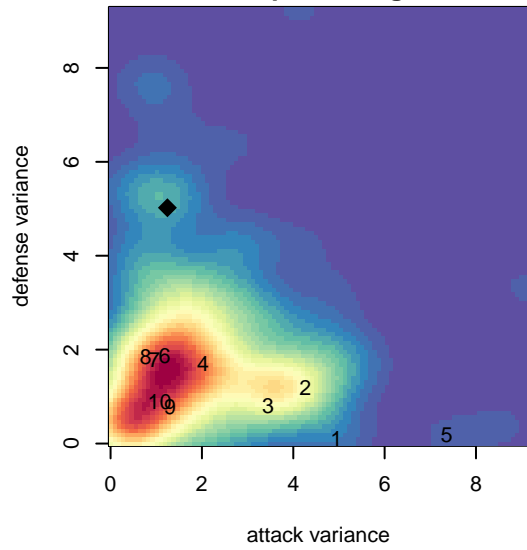

# GPS Oregon B99

, OR  
B99 total strength=1681  
attack=35.61 defense=12.57  
spr league = PTT Win B99 Premier

alt names used:  
GPS Oregon 99B  
IFC 99B GPS

Venues played:  
2017 Portland Winter Showcase U19  
2017 PTT Winter B99 Premier

**GPS Oregon B99**  
Dots are actual minus expected GF (blue circles) and GA (red triangles).  
Blue line is smoothed change in attack strength. Red is smoothed change in defense strength.

**attack and defense variance (black dot)  
relative to other teams  
and top 10 in region**